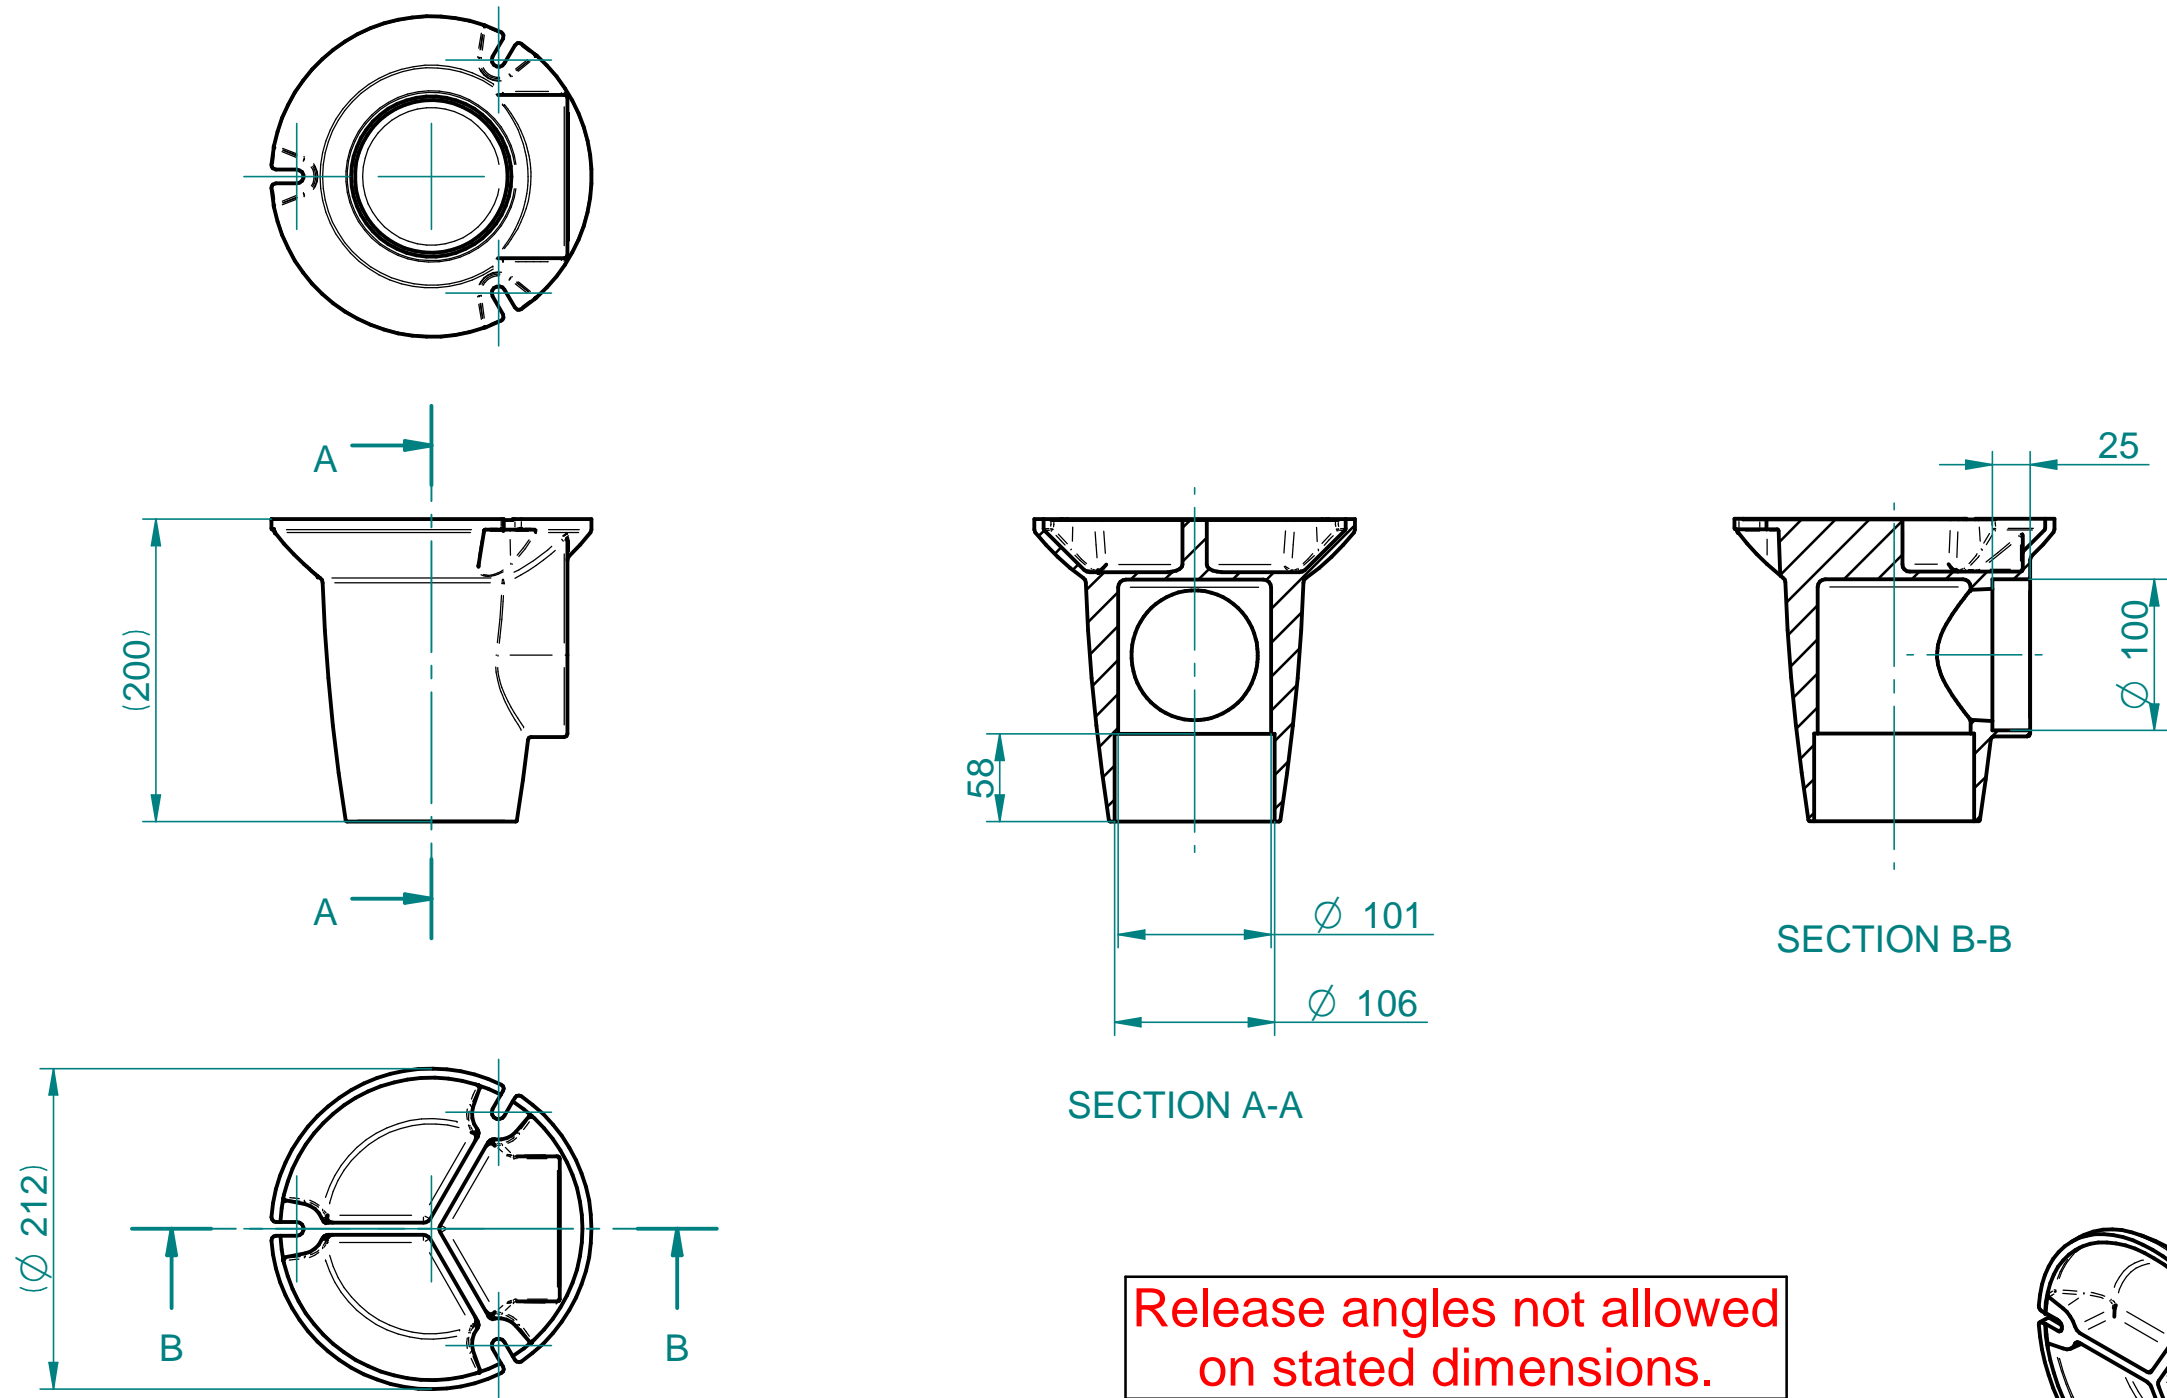

Revision Note	Status Available
	Date of approval
	Approved by

不可在规定的尺寸基础上释放尺寸

ISO view
1:5

Volume: 1165196,9 mm³
 Approx. weight: 3160,0 g **重量: 3160g**
 Material: ~~Aluminum, 3004~~ AlSi7Mg0,3 EN42100 or similar **材料: 铝合金 牌号: AlSi7Mg0.3, 标准: EN42100或相似**
 General tolerance:
 Surface treatment:
 Remarks: For none dimensioned geometry refer to the 3D model
详细尺寸请见3D图